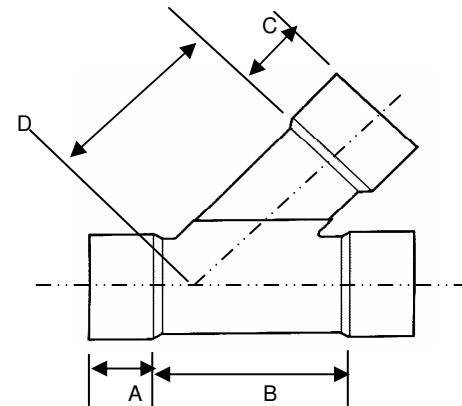

**DISCLAIMER - PLEASE READ**

- 1) All dimensions approximate, subject to change without notice  
--Angle tolerance is +/- 2 degrees  
--All other dimensions to +/- 1"
- 2) This drawing only applicable if a copy is referenced at time of order.  
--Without a copy of drawing, fitting construction may differ from that shown.
- 3) Subject to Specified Fittings Standard Terms and Conditions.

Description:	Wye
Material:	IPS DWV PVC
Size:	See Chart
Configuration:	Solvent Weld x Solvent Weld x Solvent Weld

**DWV SOLVENT WELD WYES**

SIZE	8X3	8X4	8X5
A	4.5	4.5	4.5
B	10.25	12.25	13.25
C	1.75	2.25	3
D	9.5	9.5	11.5

SIZE	20X12	20X14	20X16	20X18	20	24X3	24X4	24X5	24X6	24X8	24X10	24X12
A	10	10	10	10	10	12	12	12	12	12	12	12
B	26.25	28.5	32.25	35	38.75	13.25	14.5	16	17.5	20.5	23.5	26.75
C	6.5	7	8	9	10	1.75	2.25	3	3.5	4.5	5.5	6.5
D	23.5	24.25	25.25	26.5	31.25	20.5	20.5	23	21.75	24	24.75	26.5

SIZE	24X14	24X16	24X18	24X20	24
A	12	12	12	12	12
B	29	32.75	35.5	39.25	45.75
C	7	8	9	10	12
D	27.25	28	29.5	31.25	33.75