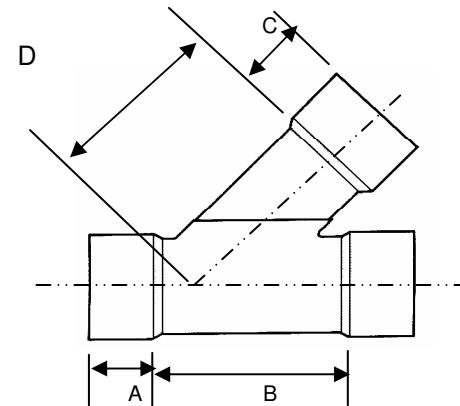

Mexico (Toll Free): 800-429-1705 | 800-574-1075 Fax

SIGNED DRAWINGS MUST ACCOMPANY PURCHASE ORDER OR DIMENSIONS OF FITTINGS WILL NOT BE GUARANTEED

DISCLAIMER - PLEASE READ

- 1) All dimensions approximate, subject to change without notice
--Angle tolerance is +/- 2 degrees
--All other dimensions to +/- 1"
- 2) This drawing only applicable if a copy is referenced at time of order.
--Without a copy of drawing, fitting construction may differ from that shown.
- 3) Subject to Specified Fittings Standard Terms and Conditions.

Description:	Wye
Material:	SDR26 Heavy Wall Sewer
Size:	See Chart
Configuration:	Solvent Weld x Solvent Weld x Solvent Weld

SOLVENT WELD HEAVY WALL SEWER WYES

SIZE	4	6X4	6	8X4	8X6	8	10X4	10X6	10X8	10	12X4	12X6
A	2.25	3.25	3.25	4.25	4.25	4.25	5.25	5.25	5.25	5.25	6.25	6.25
B	8.75	9.5	13.5	9.25	12.75	17.5	10.5	14.25	17.75	20.75	10.75	13.75
C	2.25	2.25	3.25	2.25	3.25	4.25	2.25	3.25	4.25	5.25	2.25	3.25
D	6.75	8.25	9.5	9.75	11	12.25	11.25	12.5	13.75	15.25	12.5	14

SIZE	18X10	18X12	18X15	18	21X4	21X6	21X8	21X10	21X12	21X15	21X18	21
A	9.5	9.5	9.5	9.5	11	11	11	11	11	11	11	11
B	20.5	23.75	28	33.25	10	14	17.5	20.5	23.75	28.25	34.75	39.5
C	5.25	6.25	7.75	9.5	2.25	3.25	4.25	5.25	6.25	7.75	9.5	11
D	21	22.25	23.7	26	19.25	20.75	22	23.25	24.75	26.25	28.25	30.5

SIZE	24X4	24X6	24X8	24X10	24X12	24X15	24X18	24X21	24	27X4	27X6	27X8
A	12.5	12.5	12.5	12.5	12.5	12.5	12.5	12.5	12.5	14	14	14
B	9.25	13.25	16.75	19.75	23	27.5	34	38.75	43.75	9.25	13.25	16.75
C	2.25	3.25	4.25	5.25	6.25	7.75	9.5	11	12.5	2.25	3.25	4.25
D	21.25	22.75	24	25.25	26.75	28	30.25	32.25	33.75	23.5	24.75	26.25